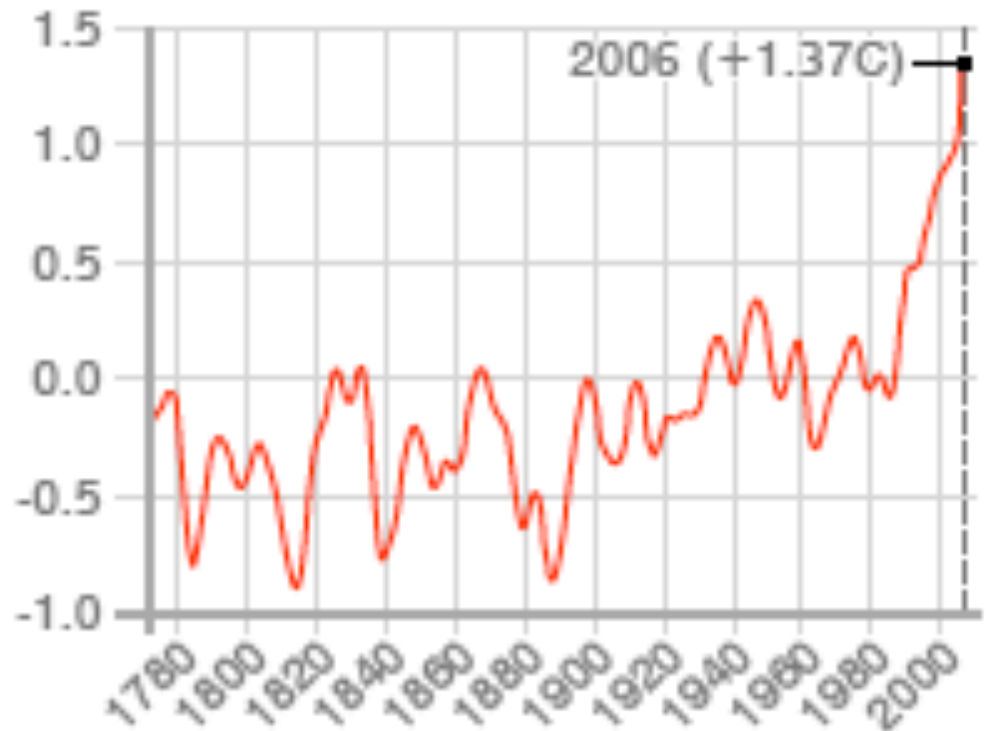

Global Warming?

CENTRAL ENGLAND TEMPERATURE 1772-2006

Variation from average (C) 1961-90

SOURCE: Met Office

Winter 'second warmest on record'
BBC NEWS; <http://tinyurl.com/2oesy3>